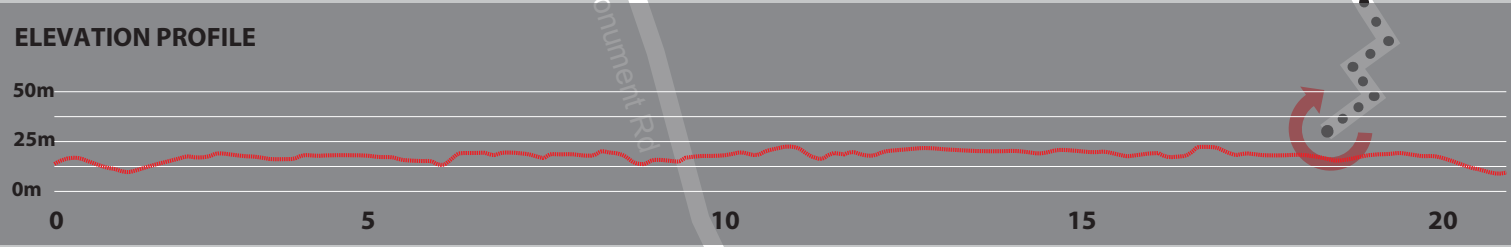

CLEVEDON

COUNTRY
HALF MARATHON

TOILETS 

AID STATIONS 

3.2KM	12.7KM
6.5KM	15.1KM
9.2KM	18.3KM

 **21km** 

THE CLEVEDON VILLAGE FARMERS MARKET THE CLEVEDON VILLAGE FARMERS MARKET

21 KM COURSE MAP