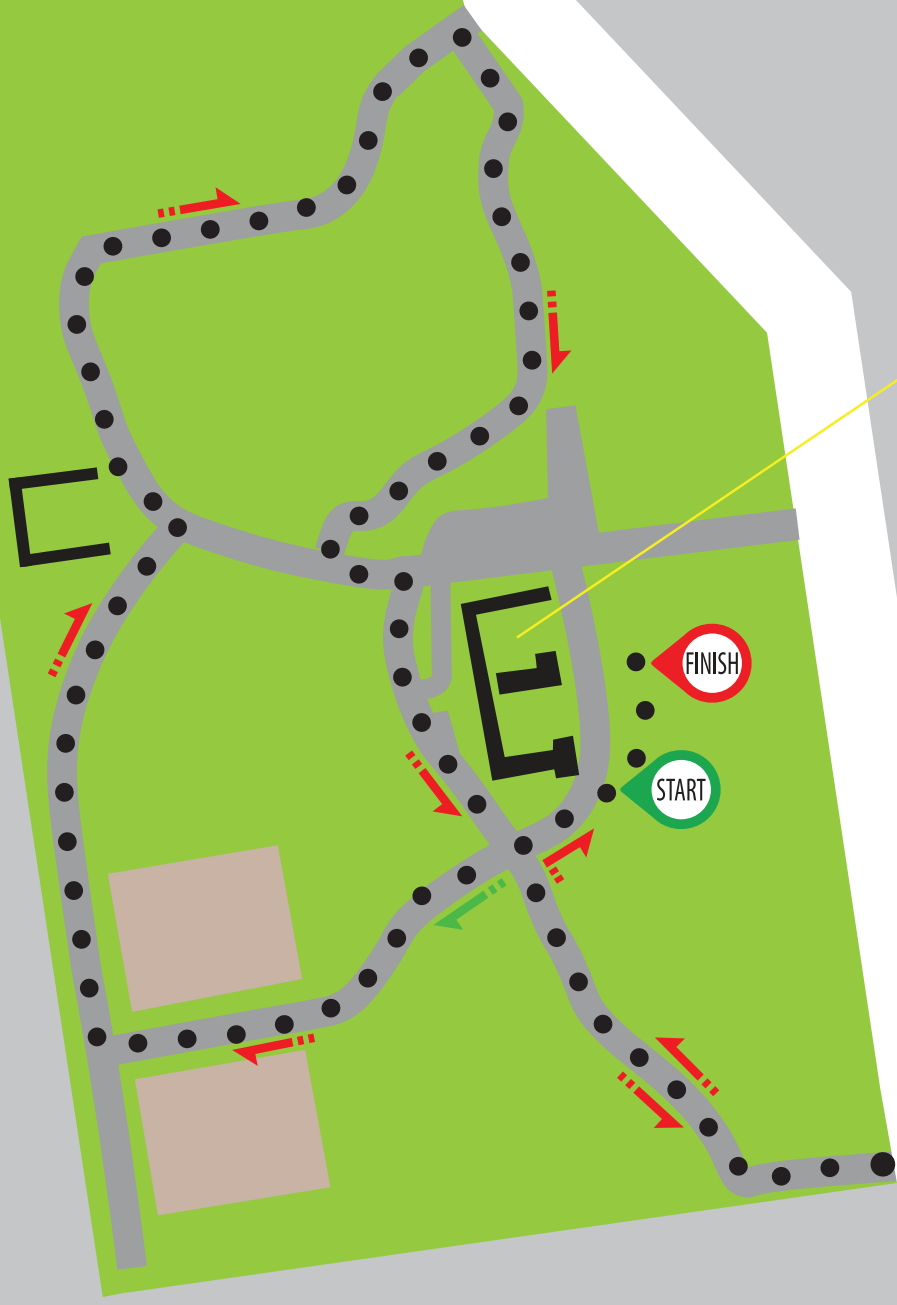

CLEVEDON

COUNTRY
HALF MARATHON

TOILETS 

AID STATIONS 

3.2KM	12.7KM
6.5KM	15.1KM
9.2KM	18.3KM

 **21km** 

THE CLEVEDON VILLAGE FARMERS MARKET THE CLEVEDON VILLAGE FARMERS MARKET

21 KM COURSE MAP

CLEVEDON
COUNTRY
HALF MARATHON

THE CLEVEDON VILLAGE
FARMERS MARKET

21km

THE CLEVEDON VILLAGE
FARMERS MARKET

**START &
FINISH MAP**

A & P Showgrounds

Monument Rd

The Clevedon
Village Farmers
Market 8am - 1pm

Monument Rd