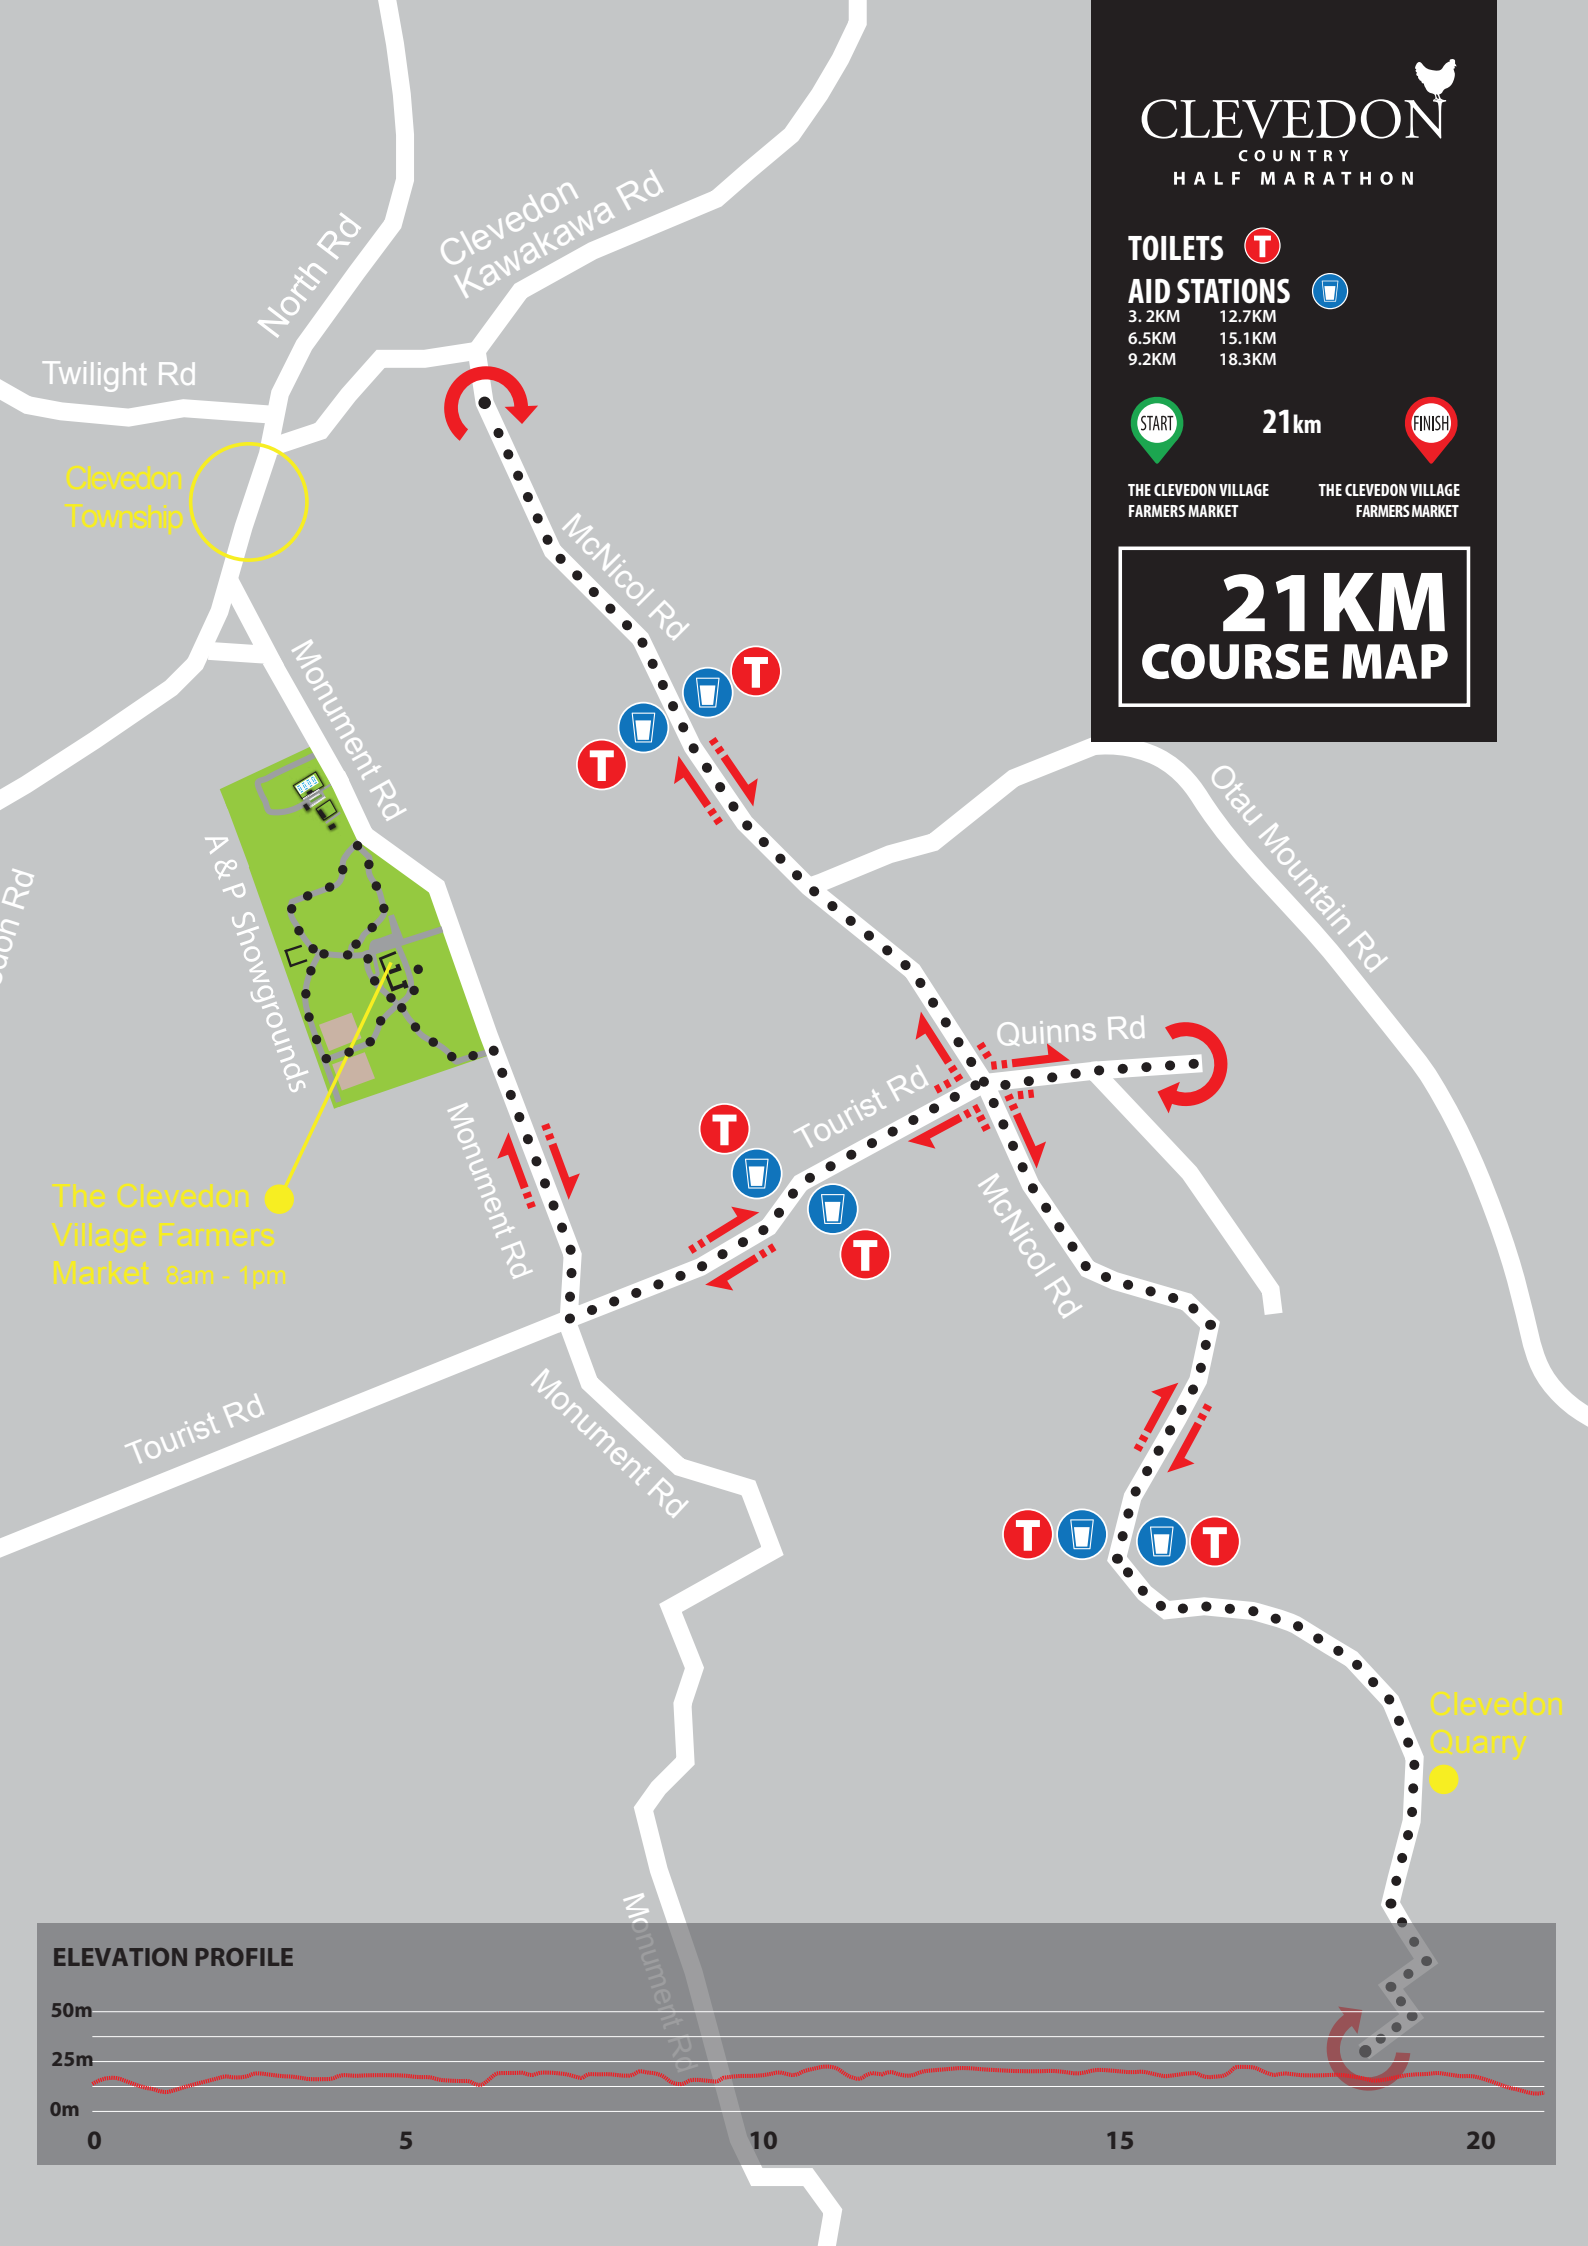

CLEVEDON

COUNTRY
HALF MARATHON

TOILETS 

AID STATIONS 

3.2KM	12.7KM
6.5KM	15.1KM
9.2KM	18.3KM

 **21km** 

THE CLEVEDON VILLAGE FARMERS MARKET THE CLEVEDON VILLAGE FARMERS MARKET

21 KM COURSE MAP

CLEVEDON
COUNTRY
HALF MARATHON

THE CLEVEDON VILLAGE
FARMERS MARKET

21km

THE CLEVEDON VILLAGE
FARMERS MARKET

**START &
FINISH MAP**

A & P Showgrounds

Monument Rd

The Clevedon
Village Farmers
Market 8am - 1pm

Monument Rd